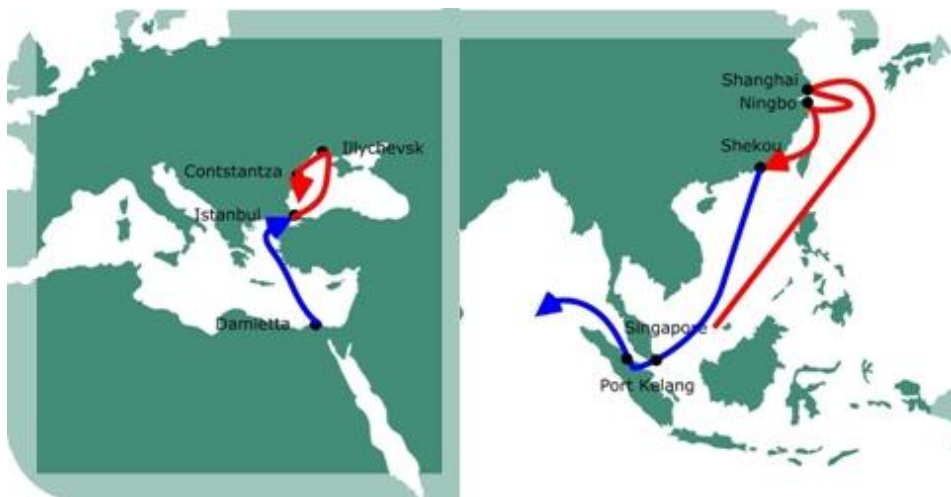

ABX – Far East Black Sea Express Service

Transit Time (in days)

ABX Eastbound	Shanghai	Ningbo	Shekou	Singapore	Port Kelang
Istanbul	31	33	36	40	41
Constantza	29	31	34	38	39
Ilychevsk	26	28	31	35	36
Damietta	19	21	24	28	29

Transit Time (in days)

ABX Westbound	Damietta	Istanbul	Constantza	Ilychevsk
Shanghai	19	23	26	29
Ningbo	17	21	24	27
Shekou	15	19	22	25
Singapore	11	15	18	21
Port Kelang	10	14	17	20

Terminals:

Istanbul	Kumport
Ilychevsk	Ukrtrans Container Terminal
Constantza	Constanta South Container Terminal
Damietta	Damietta Container Terminal
Shanghai	Waigaoqiao Terminal Phase II
Ningbo	Beilun Second Container Terminal
Shekou	Shekou Container Terminal
Singapore	Pasir Panjang
Port Kelang	West Port