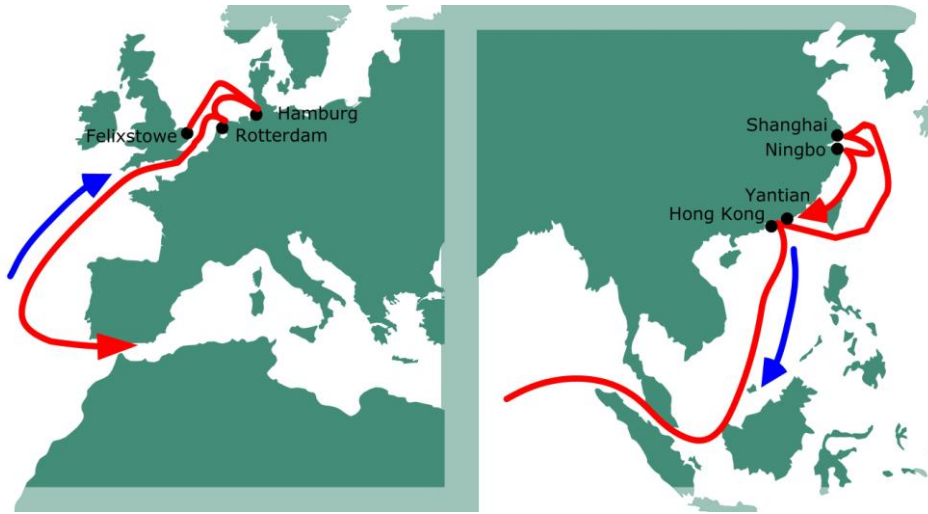

中海集装箱运输股份有限公司

China Shipping Container Lines Co., Ltd.

AEX 1 – Asia/ Europe Express Service 1

Transit Time (in days)

AEX 1 Eastbound	Hong Kong	Shanghai	Ningbo	Yantian
Felixstowe	29	32	34	37
Hamburg	27	30	32	35
Rotterdam	25	28	30	33

Transit Time (in days)

AEX 1 Westbound	Felixstowe	Hamburg	Rotterdam
Shanghai	26	30	32
Ningbo	25	28	30
Yantian	12	26	28

Terminals:

Felixstowe	Trinity Terminal
Hamburg	Eurogate (CSCL) / HHLA CTB (Evergreen)
Rotterdam	ECT DDW
Hong Kong	HIT
Shanghai	Yangshang Phase III (CSCL) / Phase I (Evergreen)
Ningbo	NBSCT – Ningbo Second Container Terminal
Yantian	YICT - Yantian International Container Terminal