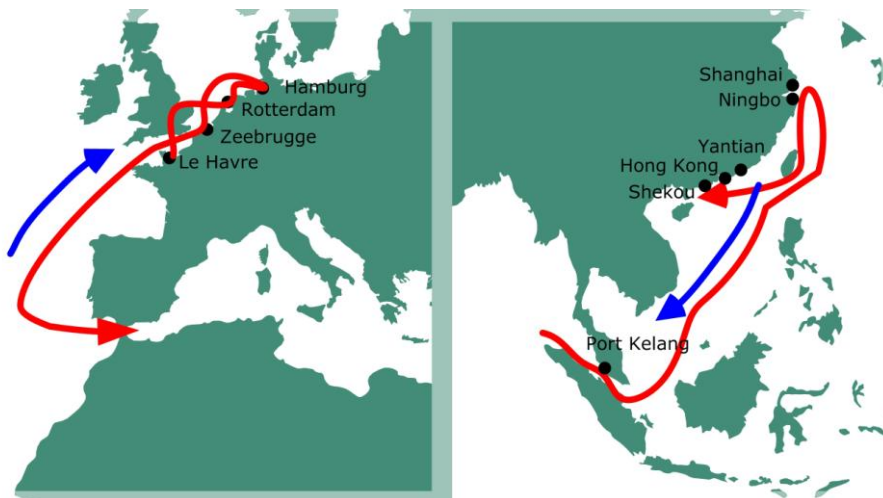

## China Shipping Container Lines Co., Ltd.

#### Transit Time (in days)

AEX 7 Eastbound	Port Kelang	Shanghai	Ningbo	Shekou	Hong Kong	Yantian
Le Havre	31	38	40	43	45	46
Rotterdam	28	35	37	40	42	43
Hamburg	25	32	35	38	39	40
Zeebrugge	23	30	32	35	37	38

#### Transit Time (in days)

AEX 7 Westbound	Le Havre	Rotterdam	Hamburg	Zeebrugge
Shanghai	30	33	36	39
Ningbo	28	31	34	37
Shekou	25	28	31	34
Hong Kong	24	27	30	33
Yantian	23	26	29	32
Port Kelang	18	21	24	27

#### Terminals

Le Havre	GMP Terminal TDF
Rotterdam	ECT Delta Terminal / DDW 8200
Hamburg	Eurogate
Zeebrugge	CHZ
Port Kelang	West Port
Ningbo	Beilun Intern. Container Terminal
Shanghai	Yangshan
Yantian	Yantian International Container Terminal
Hong Kong	HIT
Shekou	Shekou Intl. Container Terminal