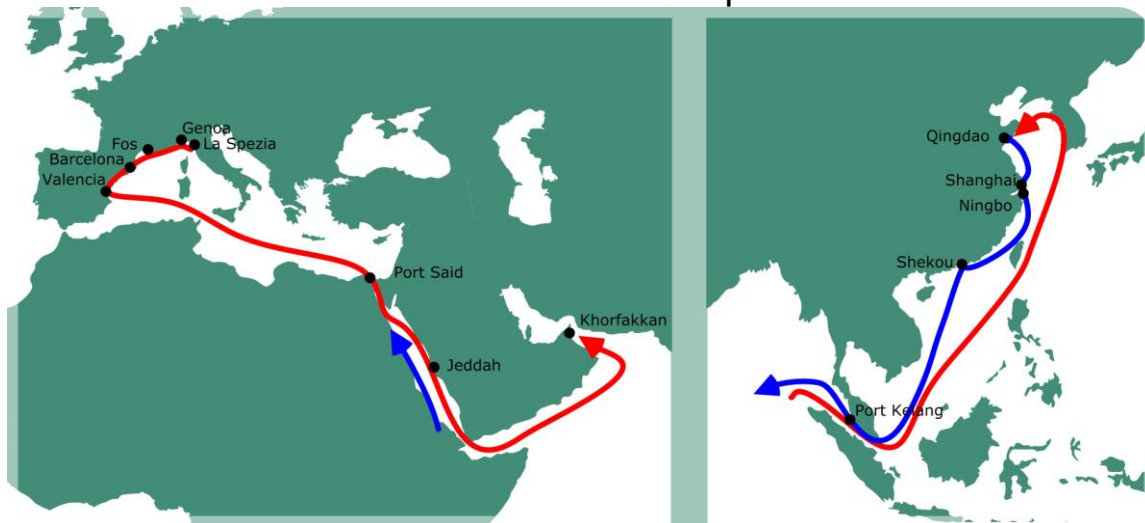

AMX 1 – Asia Mediterranean Express Service

Transit Time (in days)

AMX 1 Eastbound	Jeddah	Khorfakkan	Port Kelang	Qingdao	Shanghai	Ningbo	Shekou
La Spezia	13	19	27	35	37	38	39
Genoa	12	18	26	34	36	37	38
Fos	10	16	24	32	34	35	36
Barcelona	9	15	23	31	33	34	35
Valencia	7	13	21	29	31	32	33
Port Said	3	9	17	25	27	28	29

Transit Time (in days)

AMX 1 Westbound	Port Said	La Spezia	Genoa	Fos	Barcelona	Valencia
Qingdao	22	26	28	29	31	33
Shanghai	20	24	26	27	29	31
Ningbo	18	22	24	25	27	29
Shekou	16	20	22	23	25	27
Port Kelang	11	15	17	18	20	22

Terminals:

La Spezia	La Spezia Container Terminal
Genoa	Southern European Container Hub (SECH)
Fos	Eurofos
Barcelona	Terminal Catalunya (TERCAT)
Valencia	NOATUM
Port Said (West)	Port Said Container & Cargo Handling Co.
Jeddah	Red Sea Gateway Terminal
Khorfakkan	Khor Fakkan Container Terminal - KCT
Port Kelang	Klang Multi Terminal (West Port)
Qingdao	Qingdao Qianwan Container Terminal Co. Ltd.
Shanghai	Guangdong International CT
Ningbo	China Merchant International
Shekou	Shekou Container Terminal - SCT

Vessels in Service:

7 x 7000 TEU UASC
3 x 8500 TEU CSCL

CHINA SHIPPING (ITALY) AGENCY CO. S.R.L.
Piazza G. Alessi 2/9
16128 Genova
Phone: +39.010.5607-1

CHINA SHIPPING (ITALY) AGENCY CO.S.R.L.
Piazza Municipio, 84 c.a.p
80133 Naples
Phone: +39.081.5526133

CHINA SHIPPING (SPAIN) AGENCY S.L.
c/ Juan Esplandiú No. 15 10th Floor A
ES-28009 Madrid
Phone: +34.91.5735011

CHINA SHIPPING (SPAIN) AGENCY S.L.
Avda. Drassanes 6-B, 8
08001 Barcelona
Phone: +34.93.3014376

CHINA SHIPPING (SPAIN) AGENCY S.L.
Edificio AQUA – Menorca, 19, planta 10,
Of. 1 a 7
46023 Valencia
Phone: +34.96.3678332

NAVITRANS
52, rue Emmanuel Eydoux
BP 141 – 13016 Marseille
Phone: +33.4.91841313

CHINA SHIPPING EGYPT CO. LTD.
City Stars, Star Capitol 8 Units 63, 64
El Fersan Street
Nasr City, Cairo
Phone: +20.2.24800930