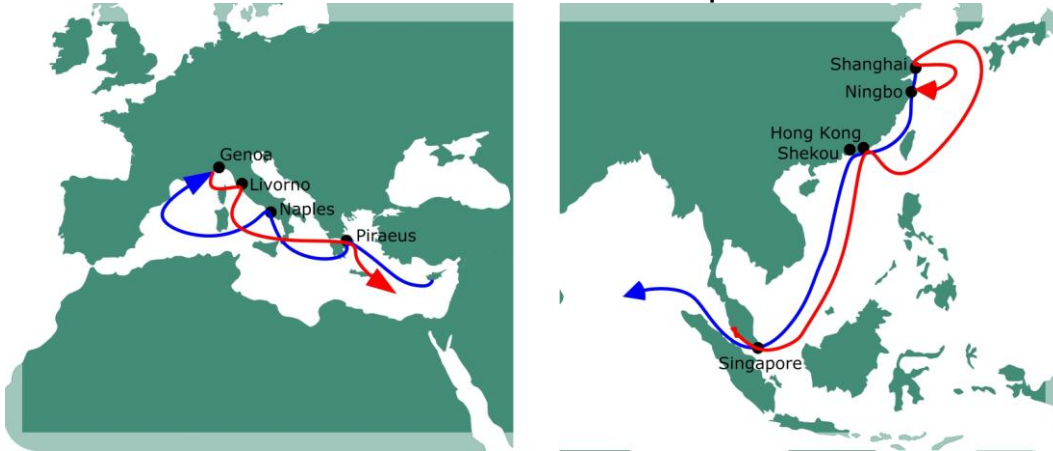

AMX5 – Asia Med Express Service

Transit Time (in days)

<i>AMX5 Eastbound</i>	Singapore	Hong Kong	Shanghai	Ningbo	Shekou
Naples	22	26	29	31	33
Genoa	20	24	27	29	31
Livorno	18	22	25	27	29
Piraeus	14	18	21	23	25

Transit Time (in days)

<i>AMX5 Westbound</i>	Piraeus	Naples	Genoa	Livorno
Shanghai	22	24	27	29
Ningbo	21	23	26	28
Hong Kong	19	21	24	26
Shekou	18	20	23	25
Singapore	14	16	19	21

Terminals:

Shanghai	Shanghai Shengdong Int'l Ctn (Yangshan Terminal Phase 1)
Ningbo	The Fifthly Container Terminal Co.
Hong Kong	COSCO HIT Terminals (Hong Kong) Ltd
Shekou	Shekou Container Terminal LTD
Singapore	Pasir Panjang Terminal (COSCO)
Piraeus	Piraeus Port Authorities S.A.Ikonio
Naples	CO.NA.TE.CO SPA
Genoa	SECH-Southern European Container HUB
Livorno	Terminal Darsena Toscana Srl

Vessels in Service:

8 x COSCO 5446 Teu