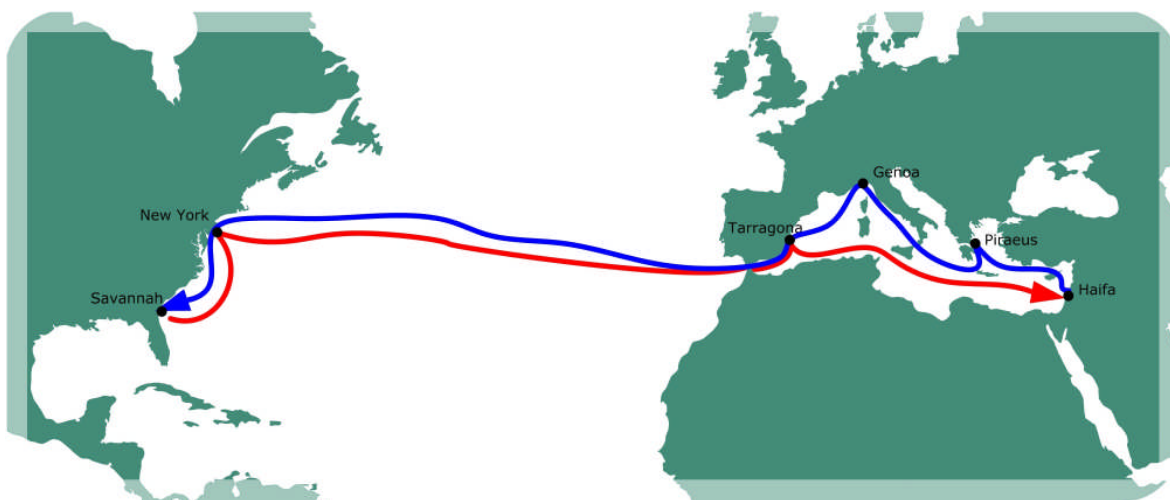

MAX – Mediterranean America Express

Transit Time (in days)

<i>MAX Westbound</i>	New York	Savannah
Haifa	16	19
Piraeus	13	16
Genoa	10	13
Tarragona	8	11

Transit Time (in days)

<i>MAX Eastbound</i>	Tarragona	Haifa	Piraeus	Genoa
New York	17	23	27	30
Savannah	14	20	24	27

Terminals:

Haifa	Haifa Port Eastern Terminal
Piraeus	Piraeus Port PCT
Genoa	VTE - Voltri
Tarragona	DP World Tarragona
New York	Maher Terminals
Savannah	Garden City Terminal

Vessels in Service:

6 x ZIM 4000 Teu