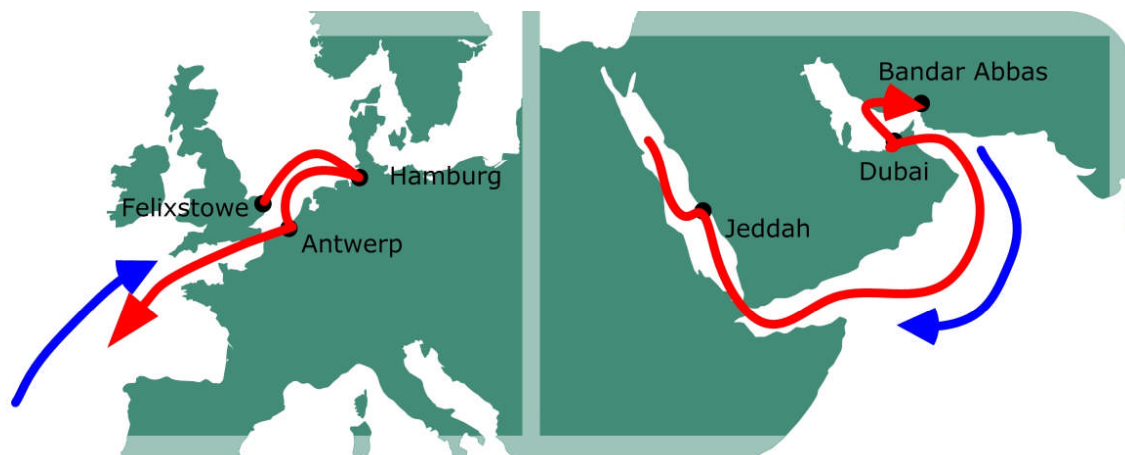

中海集装箱运输股份有限公司

China Shipping Container Lines Co., Ltd.

## MEE – Europe/ Middle East Service

### Transit Time (in days)

<i>MEE Eastbound</i>	Jeddah	Dubai	Bandar Abbas
Felixstowe	19	23	25
Hamburg	17	21	23

### Transit Time (in days)

<i>MEE Northbound</i>	Felixstowe	Hamburg	Antwerp
Bandar Abbas	19	21	24
Dubai	17	19	22